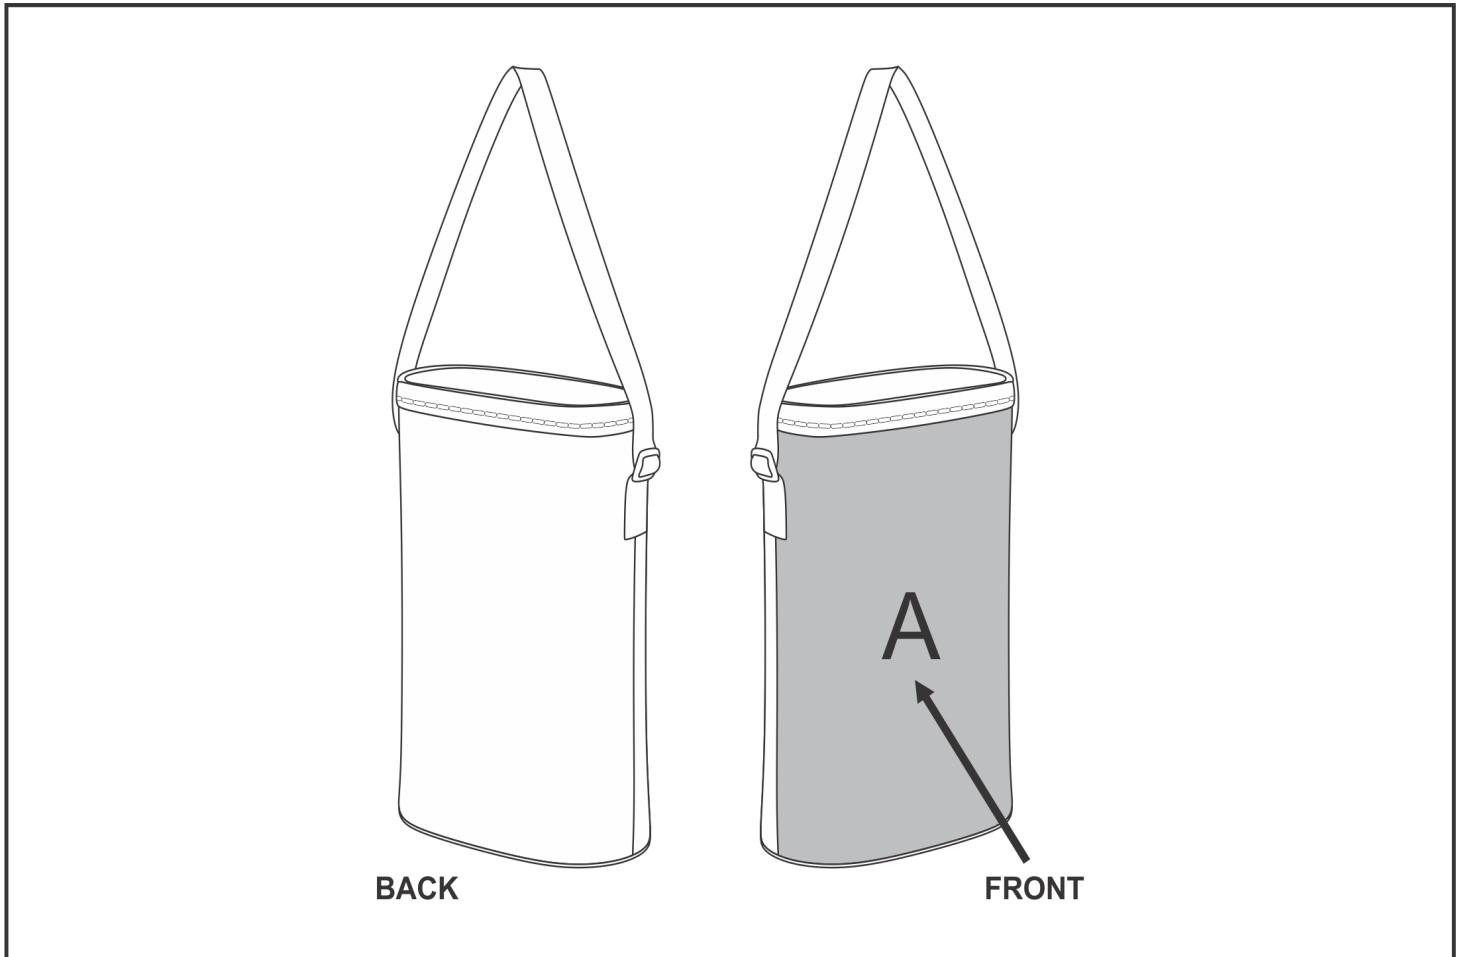

## Need to know:

Includes 1-Position Sublimation (setup fees apply)

- Please Note: We cannot guarantee 100% logo Alignment on all Brandable Panels.

## Branding Options:

Position	Branding Method (Branding Code)	No. of Colours	Dimension
A	Custom Sublimation A (CPSUB-A)	Full Colour	333mm wide x 357mm high